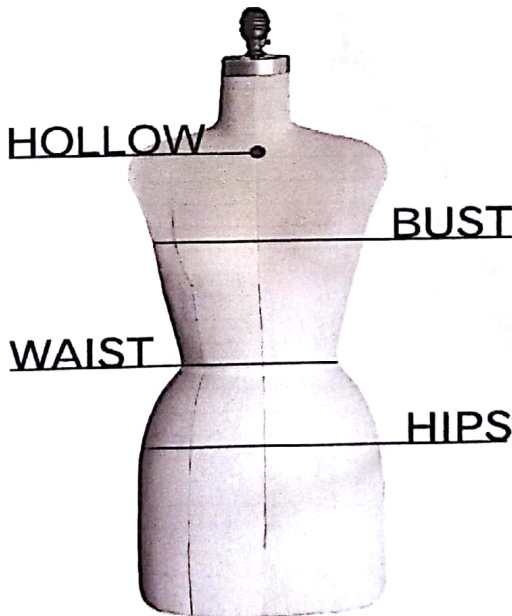

***Effective January 1, 2019

B I L L L E V K O F F

Size Chart

Size	Measurements	Size	Measurements
0	Bust 32 1/2 Waist 25 1/2 Hips 36 1/2	20	Bust 46 Waist 39 Hips 50
2	Bust 33 1/2 Waist 26 1/2 Hips 37 1/2	22	Bust 48 1/2 Waist 41 Hips 52
4	Bust 34 1/2 Waist 27 1/2 Hips 38 1/2	24	Bust 50 1/2 Waist 43 Hips 54
6	Bust 35 1/2 Waist 28 1/2 Hips 39 1/2	26	Bust 52 1/2 Waist 45 Hips 56
8	Bust 36 1/2 Waist 29 1/2 Hips 40 1/2	28	Bust 54 1/2 Waist 47 Hips 58
10	Bust 37 1/2 Waist 30 1/2 Hips 41 1/2		
12	Bust 39 Waist 32 Hips 43		
14	Bust 40 1/2 Waist 33 1/2 Hips 44 1/2		
16	Bust 42 Waist 35 Hips 46		
18	Bust 44 Waist 37 Hips 48		

IMPORTANT NOTES:
 Bill Levkoff's size chart reflects a body measurement, NOT a dress measurement
 Rush Fee - \$80.00
 Standard H-H - 58"
 Extra Length is an extra \$30.00
 Sizes 18W to 28W - add \$30.00

All measurements are in inches.

***The measurements on this chart are body measurements.
 Garment measurements will be 1" larger to accommodate movement